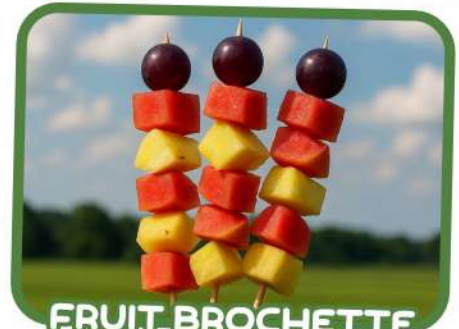

FRUIT BROCHETTE